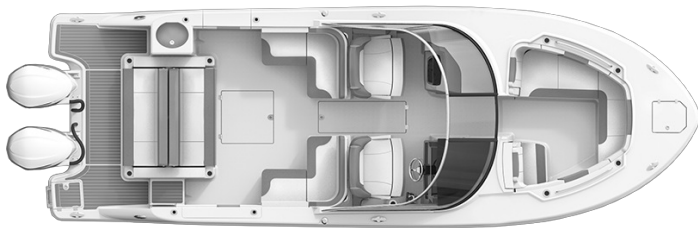

## R317

HULL/SERIAL #	MODEL YEAR	LOA	APPROX.WEIGHT
US-ROBH0138A020	2020	31'	0

COLOR	BEAM	FUEL CAPACITY
Ice Blue Wide Band	10' 6"	260

### UNIQUE KEY FEATURES

- 12 " GPS
- 120/240V Triple Bank Charger/Maintainer - 20 Amp
- 25 Gallon Cooler/Livewell with LED Lighting
- Cabin W/Fiberglass Floor and Ceiling Liner
- Cockpit Table with 4 Drink Holders
- Double-Wide Dura-Flex Suspension Helm Seats w/Flip-Up Bolster (Port and Stbd)
- Enclosed Head Compartment with Lockable Fiberglass Door and Opening Portlight w/Screen
- Fiberglass Hard Top with Rod Holders, Map Lights, LED Spreader Lights, Outrigger Plates
- Full Beam Swim Platform
- Hydro Lift Hull
- Kevlar Reinforced Hull
- Limited Lifetime Hull Warranty
- NMMA Certified
- Perma-Guard Construction System
- Port Cockpit Side Entry Door w/Custom Frame and SS Hardware
- Premium Vinyl Accent Color Options with BeautyGard Supreme Coating

### OPTIONS

- Wide Band Ice Blue Hull
- Cockpit Upholstery - Harbor Gray
- Canvas Color - Black (If Equipped)
- Canvas Accessories Color - Black (If Equipped)
- Hardtop Underside Gel Color - Ice Blue
- Retractable Sure Shade
- Dual Console Bow and Cockpit Cover
- Black Leather Wrapped Steering Wheel with Robalo Logo
- JL Audio Sound System Upgrade
- Garmin 8616 XSV
- Transducer Upgrade - Airmar B175 1kW Transducer
- Garmin Digital Open Array
- Garmin Auto Pilot with Optimus 360
- Garmin VHF Radio
- Seastar Optimus 360 Joystick Steering System for Yamaha Engines
- Seastar Seastation
- International Stereo Setup
- Electric Toilet with Overboard Discharge
- Stainless Steel Drink/Rod Holders (2)
- Polished Stainless Steel Anchor
- Stowable Stainless Steel Side Entry Boarding Ladder
- Blue LED Underwater Lights (2 each)
- trailer