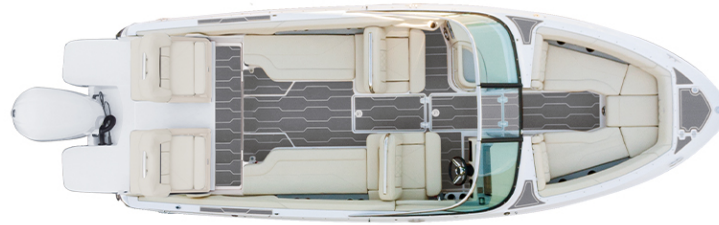

2024 Regal LX 6, Single Yamaha 300hp, White

Pictures shown are for reference only and may not match options selected.

Key Features

- Limited Lifetime Hull Warranty
- Full Service History with Pro Yacht
- NMMA, ABYC, USCG & CE Certified
- Slide Away - aft seating
- Enclosed Head
- Spacious Bow Seating
- Wrap Around Swim Platform
- Fastrac Hull Design
- Dual Axle Trailer
- Battery Charger, Dual battery Switch
- Anchor Windlass - Chain & Rope
- Stainless Steel Upgrade
- Underwater Lighting - Blue
- Toilet with Overboard Discharge
- Port light for Head.
- Premium Package (Includes Bow Rails, Stainless Hardware Upgrades, and Wireless Charger)

Options

- Hull Color - Newport Blue
- Bootstripe Color - Steel Grey
- Upholstery Color - Titanium with Newport Blue
- Yamaha 4.2L F300XCB2 - White - Under Warranty
- Bow filler Cushion
- Transom Shower & Pressured Water Package
- Seastar Electric Steering
- Dual Garmin 943xs + B60 Transducer
- PowerHardtop - White
- Trim Tabs
- Bow & Cockpit Cover
- WaterSport Tow Pylon
- Cockpit teak Table
- Bow Thruster
- SeaDek Cockpit Sole
- SeaDek for Swim Platform
- Stereo Performance & Lighting Package